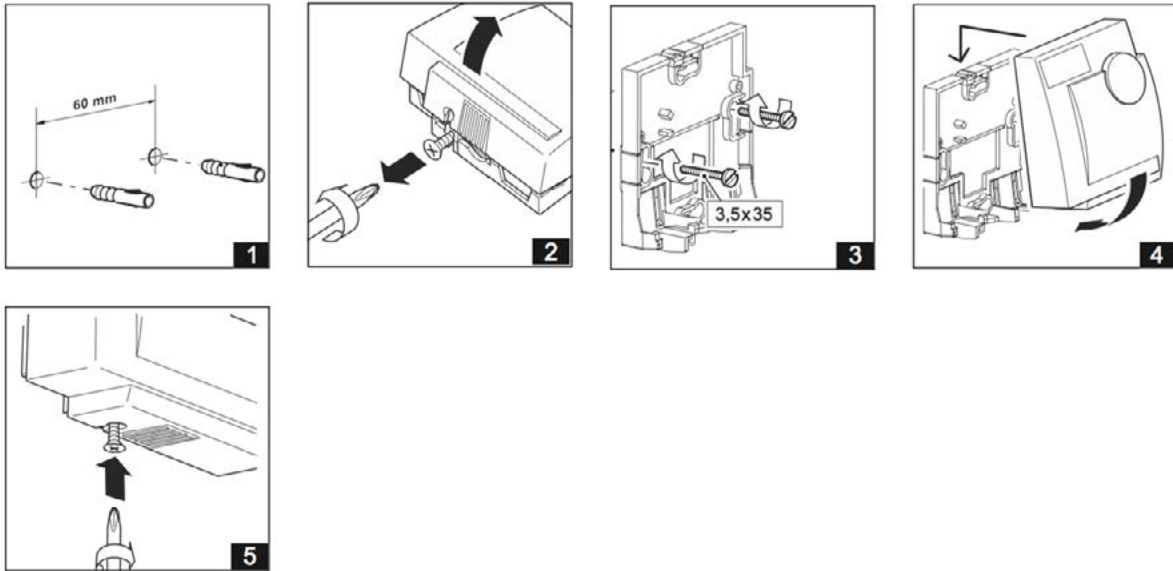

Wall Mounting: