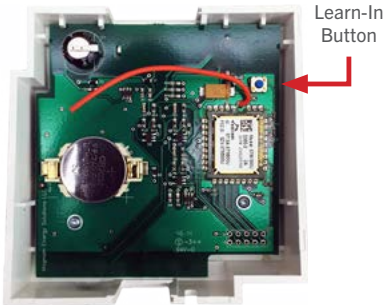

# Room Temperature Sensor

### Application

Solar-powered sensors, with an intelligent transmission management, are used to measure the room temperature, and transmit this information wirelessly using the non-proprietary EnOcean wireless protocol. Special indoor solar cells collect the power required for operation and data transfer from ambient light. In unlit periods, maintenance-free gold-cap capacitors continue to feed the transmitter. The wireless transmission technology gives you a great deal of freedom in choosing the installation location. The external thermistor, encapsulated within an extremely durable waterproof housing, offers highly precise temperature readings covering a distance of up to 12 ft. The external thermistor is ideal for air duct temperature sensing.